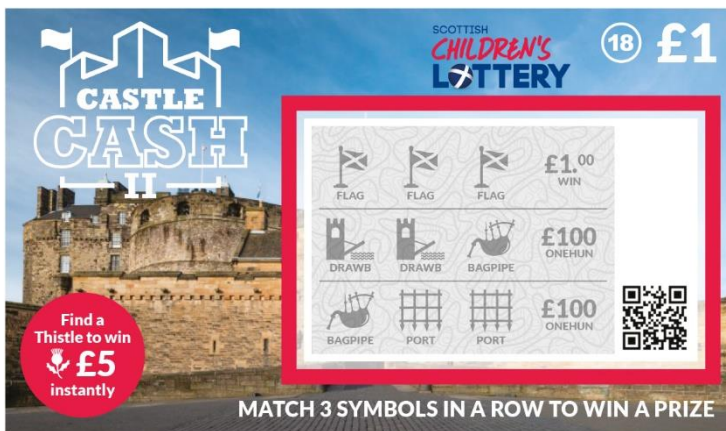

Reverse -

Price: The price of each ticket is £1

Find a Thistle within the game to win £5 instantly.

Winning ratio for Castle Cash 2 is = 1 in 4.63

NAME _____
ADDRESS _____
POSTCODE _____
SIGNATURE _____
DATE OF BIRTH _____

5 070000 341361

P1758C167