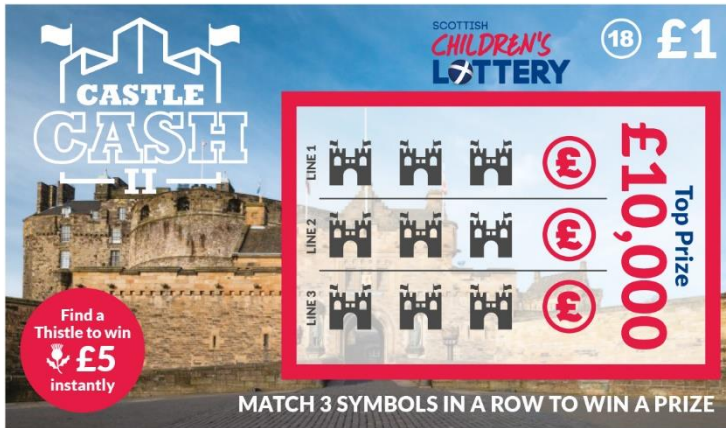

Front Reveal –