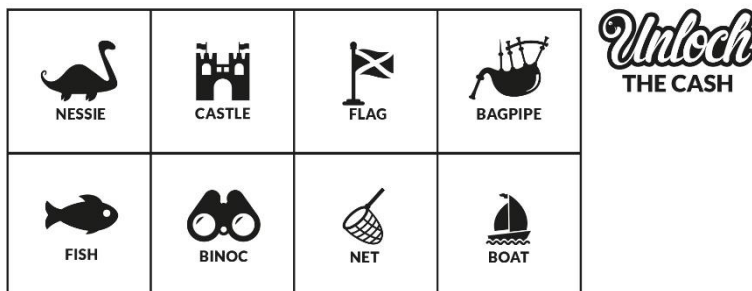

Unloch

THE CASH

Scottish Children's Lottery – Unloch the Cash Procedure

Overview

The Unloch The Cash scratchcard is brought to you by Scottish Children's Lottery, and may have multiple artwork fronts. By purchasing or playing this scratchcard, the rules of Scottish Children's Lottery Instant Win scratchcards apply. A copy of rules is available at all Retailers and on the Scottish Children's Lottery website – www.scottishchildrenslottery.com

Prizes available to win are - £1, £2, £5, £10, £20, £50, £100, and £10,000

How to play

Scratch off the complete latex panel to reveal all gaming and prize area. The play area under the latex panel has 2 ways of winning a prize. To win, firstly match 3 identical symbols across each of the 3 winning lines to win the prize indicated at the right-hand side, of each of the winning lines. Secondly, find a Nessie symbol anywhere under the latex panel to win an instant £5. Players can win up to 3 times on one of the Unloch The Cash scratchcards.

Game reveal Symbols, Prizes and confirming text

There are 8 symbols with text in total to reveal on each card, 3 symbols on each of the 3 winning lines.

The Unloch The Cash scratchcard has the above 8 different symbols with their matching text, variably used within the Unloch The Cash scratchcard game mechanic. All of the symbols may not be revealed on each game card and each symbol can be used more than once, on the same card.